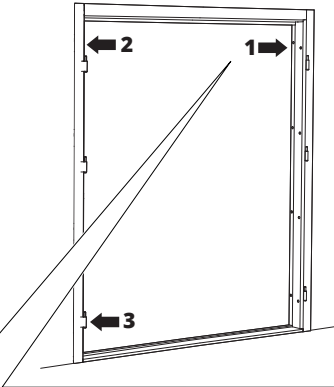

6

7

Alt. 1

7,5x70 mm

SDF-

SDO-

SD-F

SDOF

SDFF

SDFO

SDOO

Alt. 2

min.
6,0x65 mm